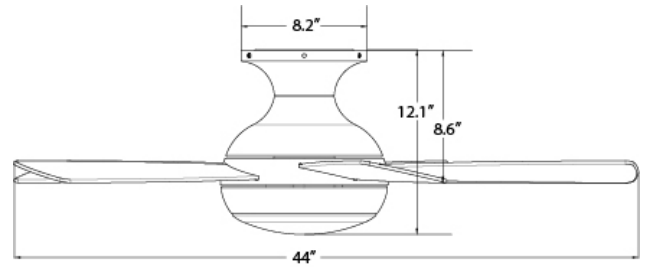

# Odyssey Flush 44

F-034L

44" Flush Mounted Fan

WAC  
SMART FANS